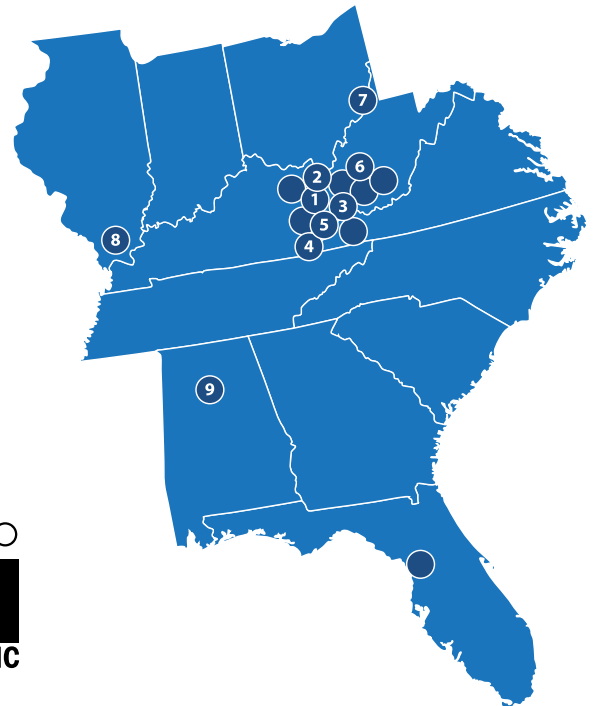

## Lab Locations

### West Virginia Lab Locations

- 6** Mineral Labs Inc  
95 School Drive  
Belle, WV 25015

### Ohio Lab Locations

- 7** Mineral Labs Inc  
5130 Guernsey Street  
Bellaire, OH 43906

### Illinois Lab Locations

- 8** Mineral Labs Inc  
1819 North Court Street  
Marion, IL 62959